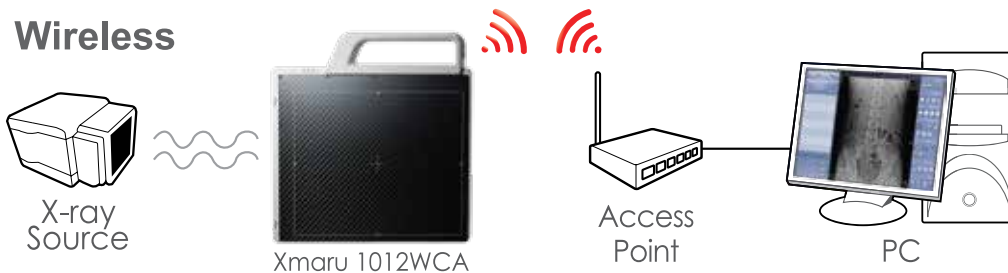

DR Configuration

Wireless

Dealer Information: